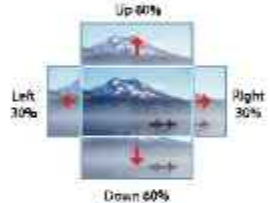

Brilliant Color

10-bit color depth has 10 bits per pixel for 1024 shades for RGB (Red, Green, Blue) color, which provides 1.07 billion shades. Imagine brilliant color images and smooth gradations.

Flexible Usage for Installation Use

Powered Lens Shift & Powered zoom and focus

Featured both vertical/horizontal lens shift (vertical: ±60%; horizontal: ±30%). Zoom and focus can operated by remote control, so the adjustment can be carried out from a distance.

Lens Center Layout

A symmetry design makes the chassis simple and elegant, also bring the installation setup easier.

Corner Keystone Correction

This function is design for four screen corners and Horizontal / Vertical Corner Keystone Correction in order to adjustments for a distortion image.