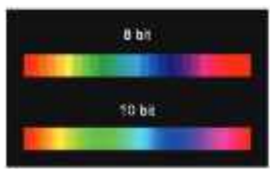

3LCD Technology - Designed for visual color

Latest developed three LCD panels work together to generate natural color optical system. For 3LCD technology, the color brightness equals to white brightness. There is no rainbow effect, and higher color restoration capability, which will produce more real and nature color.

Brilliant Color

10-bit color depth has 10 bits per pixel for 1024 shades for RGB (Red, Green, Blue) color, which provides 1.07 billion shades. Imagine brilliant color images and smooth gradations.

Flexible Usage for Installation Use