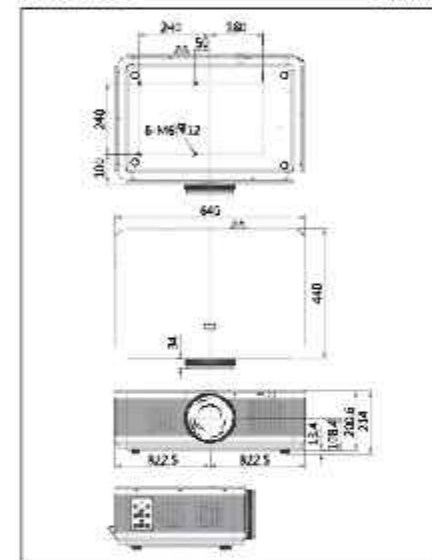

Dimension

ROLY
BEYOND ENVISION

LASER

10,000 lm of Brightness Projection for Endless High-Color Image Possibilities

Higher Brightness, Top Performance, Brilliant Color Images