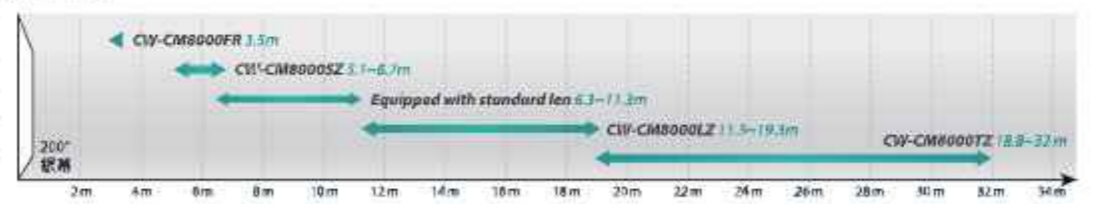

Interchangeable lenses (Optional)

ROLY offers variety of optional projection lens in focal lengths ranging from short to long. The extensive line of optional lens can match different applications and needs.